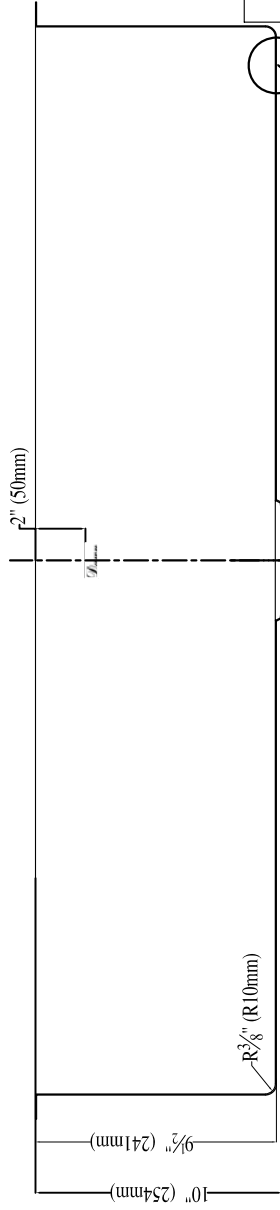

embossing seal 

SECTION A-A

stamp

Dawn Kitchen & Bath Products, Inc.	
Model:	XSR421610
Type:	Single Bowl
Size/Overall:	44"X18 1/2"X10"
Scale:	1/8 Chrome-Nickel
Design:	Ming
Drawn:	Ming
Date:	2015-11-04
Material:	SUS304
Feature:	16 Gauge
Finish:	Polished, Stain Finish
Undercoating:	Undercoating Pads
With cutout template:	With cutout template
Logo:	<i>Dawn</i> - laser-etching
Approved:	
Manufacture Date:	