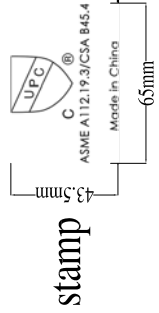

embossing seal 

SECTION A-A

stamp

Dawn Kitchen & Bath Products, Inc.	
Model:	XSR421610
Type:	Single Bowl
Size/Overall:	44"X18 1/2"X10"
Scale:	1/8 Chrome-Nickel
Design:	Ming
Drawn:	Ming
Date:	2015-11-04
Material:	SUS304
Feature:	16 Gauge
Finish:	Polished, Stain Finish
Undercoating:	Undercoating Pads
With cutout template:	With cutout template
Logo:	<i>Dawn</i> - laser-etching
Approved:	
Manufacture Date:	