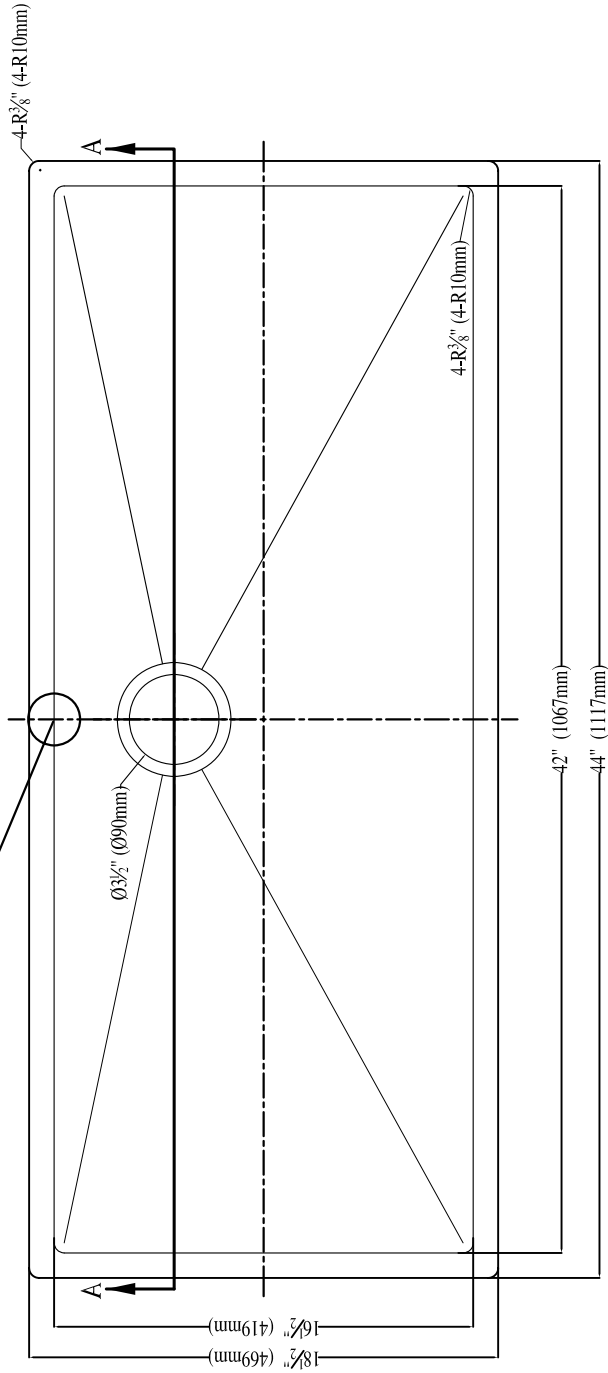

embossing seal 

SECTION A-A

stamp

Dawn Kitchen & Bath Products, Inc.	
Model:	XSR421610
Type:	Single Bowl
Size/Overall:	44"X18 1/2"X10"
Scale:	1/8 Chrome-Nickel
Design:	Ming
Drawn:	Ming
Date:	2015-11-04
Material:	SUS304
Feature:	16 Gauge
Finish:	Polished, Stain Finish
Undercoating:	Undercoating Pads
With cutout template:	With cutout template
Logo:	<i>Dawn</i> - laser-etching
Approved:	
Manufacture Date:	